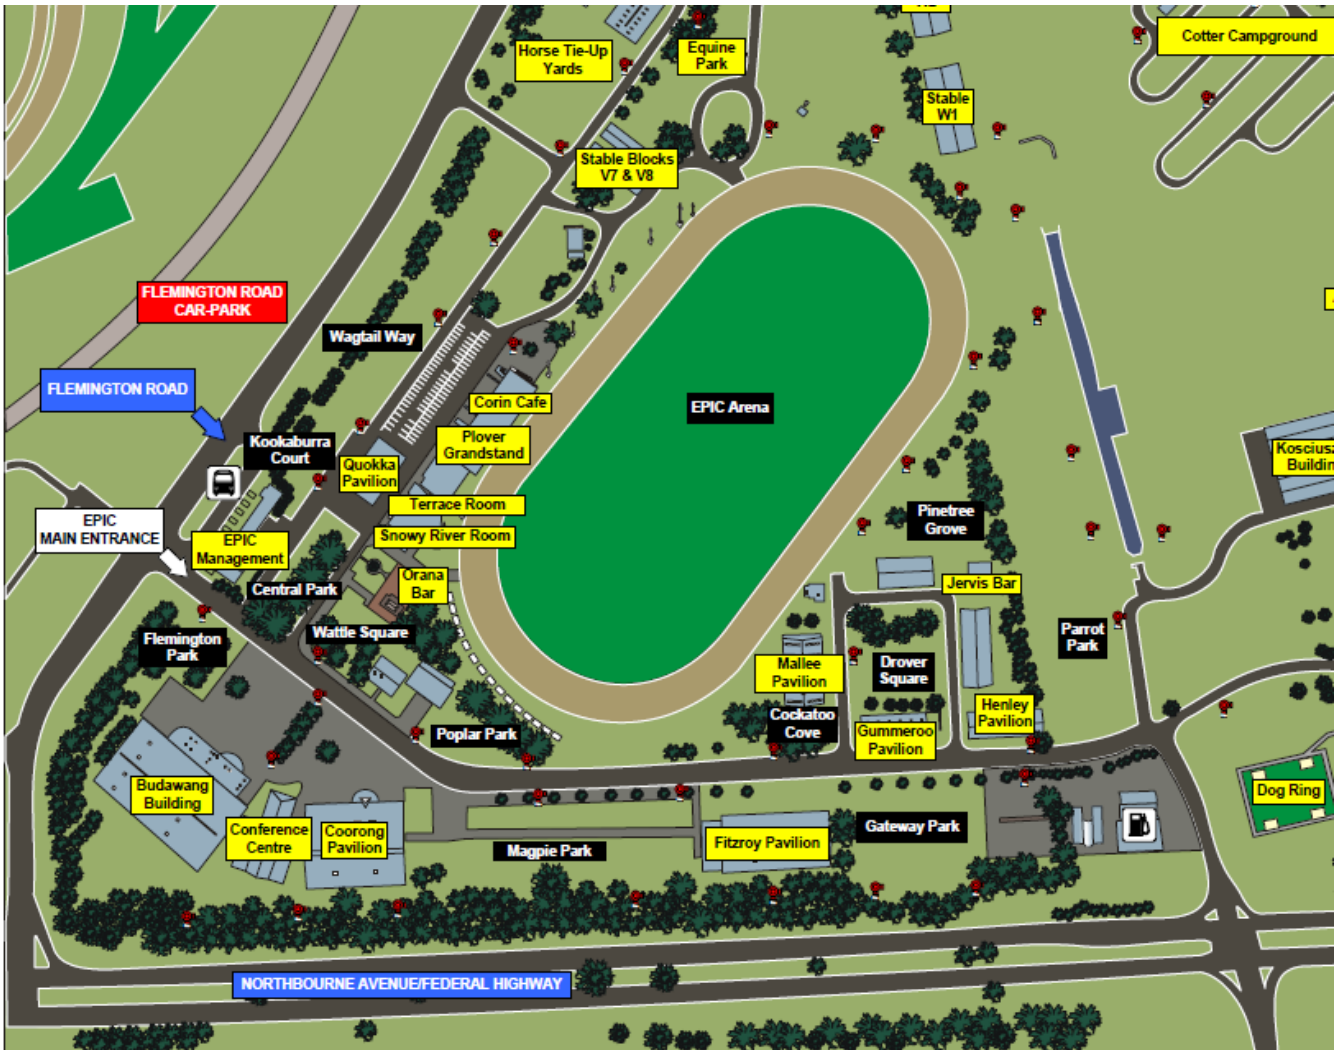

**EPIC Advance Dog Sports Extravaganza 2018 – Championship Shows, Agility, Flyball,
Scentworks, and UpDog**

| Event | Venue | Parking |
|----------------------|---------------------------------------|---|
| Championship Shows | Coorong Pavilion Budawang Pavilion | Cars only outside both buildings. Trailers in Magpie Park only |
| Agility | EPIC Main Arena | On the sand track around Main Arena To get there – come in past McDonalds, turn left & then right at snowy River Room into Arena. NO parking on grass |
| Flyball | Fitzroy Pavilion | Outside Fitzroy – Camping in Gateway Park |
| Scentworks | Mallee Pavilion | Outside Mallee |
| UpDog | EPIC Main Arena | Same as Agility |
| Camping | Wagtail Way | All disciplines except Flyball campers Camping management are in EPIC management |
| Catering | Budawang Pavilion EPIC Main Arena | Café Mobile Van |
| Competitors Entrance | Gate 4 | Do not use EPIC main entrance. Roadworks making access difficult. From Northbourne Ave, turn left at Caltex petrol station/McDonalds. Turn left continue down internal road |